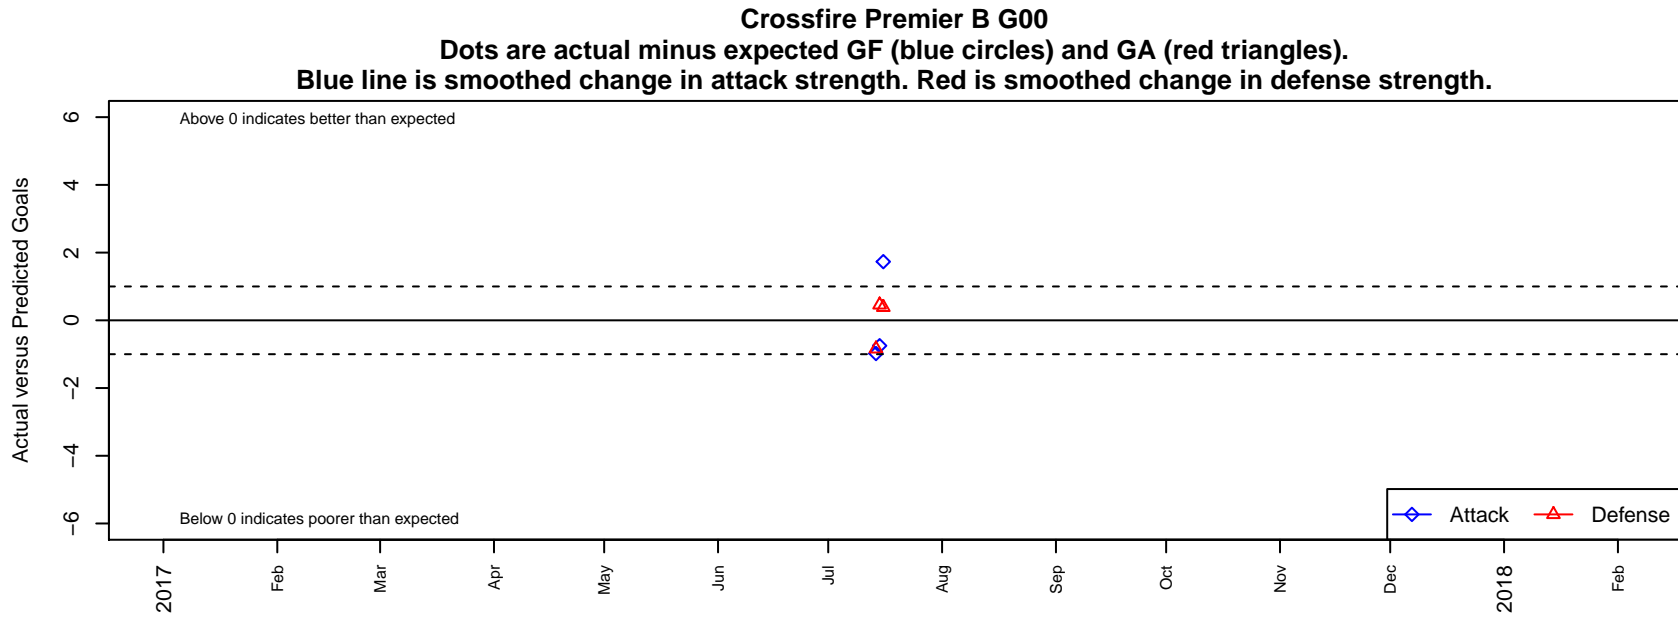

Crossfire Premier B G00

Crossfire Premier
Redmond, WA
G00 total strength=1600
attack=15.96 defense=16.08

alt names used:

Venues played:
2017 Nike Crossfire Challenge Silver Group U1

date	home		away		venue	pred.home	pred.away
2017-07-16	Crossfire Premier B G00	3	Snohomish United Black G00	0	2017 Nike Crossfire Challenge Silver Gro	1.27	0.38
2017-07-15	Crossfire OR Blue I G99	1	Crossfire Premier B G00	0	2017 Nike Crossfire Challenge Silver Gro	1.46	0.75
2017-07-14	FPSC Fury Black G99	2	Crossfire Premier B G00	0	2017 Nike Crossfire Challenge Silver Gro	1.16	0.98